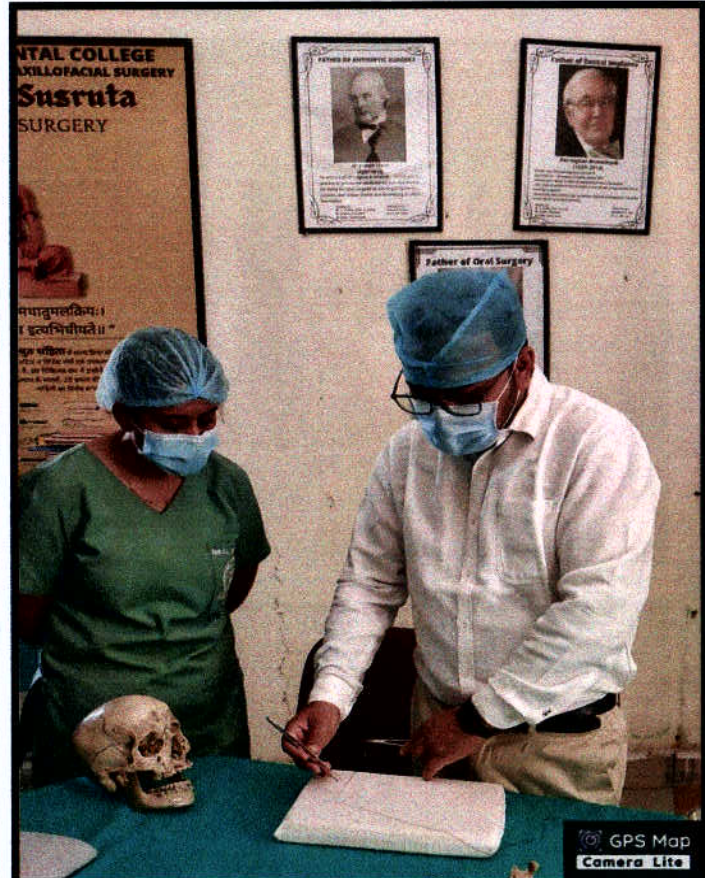

5C3F+377, Bairagarh Chichali, Kolar Rd,
Bhopal, Madhya Pradesh 462042, India

Latitude: 23.1524811° Longitude: 77.4234368°
Local: 11:30:40 AM Altitude: 419.1 meters
GMT: 06:00:40 AM Thursday, 31-03-2022

Faculty of Mansarovar Dental College - demonstrating students posted in different departments for improving learning and practical skills at Mansarovar Dental College

Dr. B. Gurudatt Nayak
Principal
Mansarovar Dental College
BHOPAL