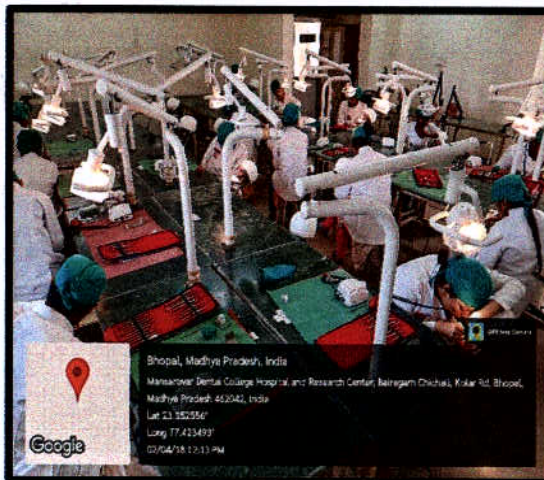

MANSAROVAR DENTAL COLLEGE

Mansarovar Campus, Rani Avanti Bai Marg, Village- Hinotia Aalam,

Ward No. 84, Kolar Road, Bhopal (M.P) 462042

Tel: +91-9111777225, 761158888. Website: www.mansarovardentalcollege.com

Participative learning experience

Model analysis and understanding of the relevant theory of a particular disease for improving knowledge, practical and standard protocols prior to performing on the patients at Mansarovar Dental College

Dr. B. Gurudatt Nayak
Principal
Mansarovar Dental College
BHOPAL